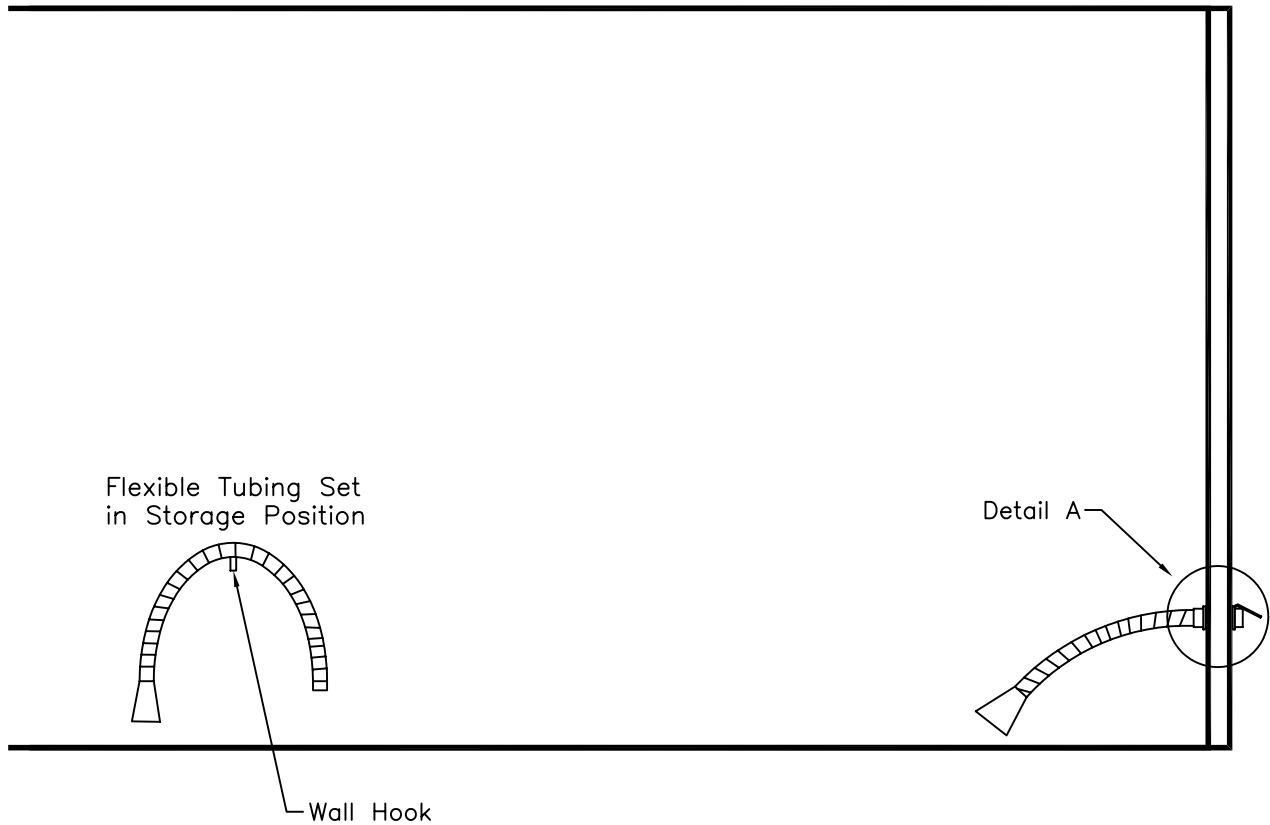

PROJECT
LOCATION
ARCHITECT
ENGINEER
CONTRACTOR
SALES ENGINEER
DATE

NOTES:

- 1) Flexible tubing set consists of flexible tubing, tailpipe adapter and thrust nozzle.
- 2) Thrust nozzle is used to open cover on Door Port.