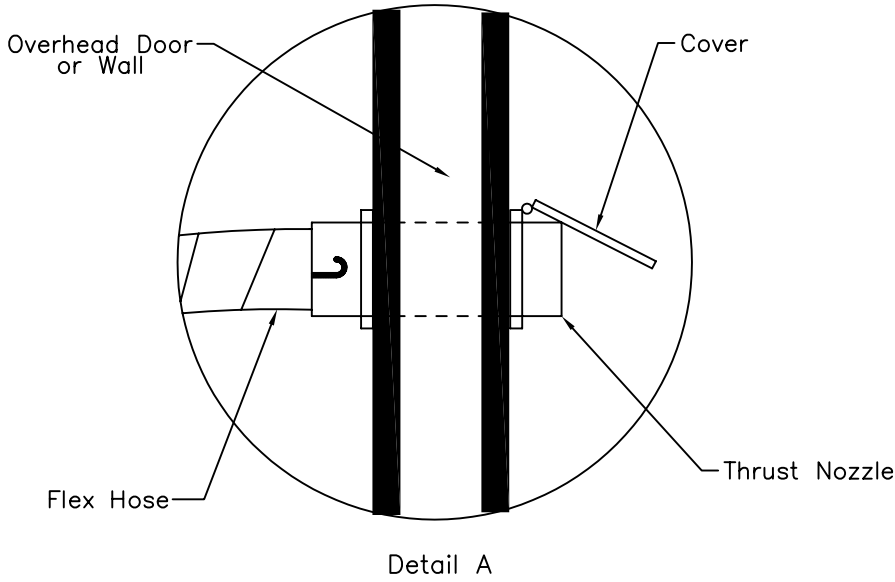

PROJECT
LOCATION
ARCHITECT
ENGINEER
CONTRACTOR
SALES ENGINEER
DATE

NOTES:

- 1) Flexible tubing set consists of flexible tubing, tailpipe adapter and thrust nozzle.
- 2) Thrust nozzle is used to open cover on Door Port.